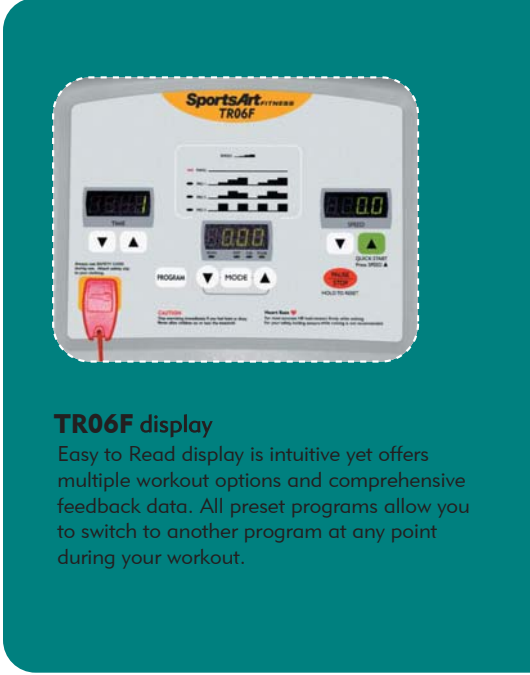

QUICKFOLD[®] design
with gas-assist
for easy operation

transport wheels

powerful 1.8hp drive motor

tough, durable welded steel frame

external platform enhances stability while in use

TR06F display

Easy to Read display is intuitive yet offers multiple workout options and comprehensive feedback data. All preset programs allow you to switch to another program at any point during your workout.

PERFORMANCE SPECIFICATIONS

MODEL NO.	TR06F
Motor	1.8 HP
Running Belt	16" x 50"
Speed Range	0.8~14.5 kph (0.5~9mph)
Incline Range	0~10% (manual-4 position adjustment)
Roller Size	1.6"
Foldable	Yes (manual)
Display Type	LED
Programming	Manual, Program 1,2,3
Display Feedback	Speed, Time, Distance, Calories, Pulse, Scan